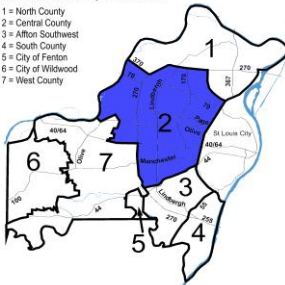

St. Louis County Precincts

2-Central County Precinct

Feb-15

Murder	0
Forcible Rape	1
Robbery	2
Aggravated Assault	8
Burglary	10
Larceny - Theft	31
Motor Vehicle Theft	6
Arson	0
Total	58