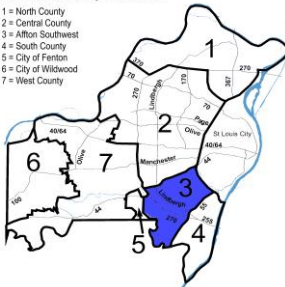

St. Louis County Precincts

3-Affton Precinct

Feb-15

Murder	0
Forcible Rape	0
Robbery	3
Aggravated Assault	7
Burglary	2
Larceny - Theft	49
Motor Vehicle Theft	11
Arson	0
Total	72