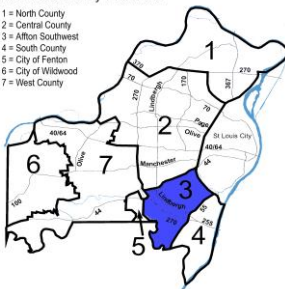

St. Louis County Precincts

3-Affton Precinct

Jan-15

Murder	0
Forcible Rape	3
Robbery	5
Aggravated Assault	8
Burglary	17
Larceny - Theft	59
Motor Vehicle Theft	13
Arson	1
Total	106