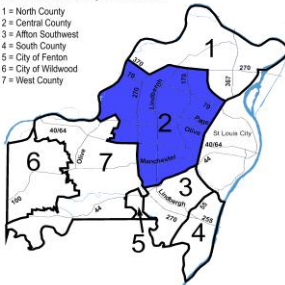

St. Louis County Precincts

2-Central County Precinct

Jan-15

Murder	0
Forcible Rape	0
Robbery	6
Aggravated Assault	14
Burglary	15
Larceny - Theft	23
Motor Vehicle Theft	2
Arson	0
Total	60