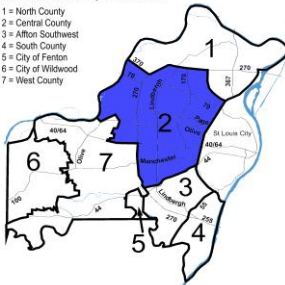

St. Louis County Precincts

2-Central County Precinct

Dec-14

Murder	0
Forcible Rape	4
Robbery	3
Aggravated Assault	16
Burglary	15
Larceny - Theft	35
Motor Vehicle Theft	3
Arson	2
Total	78