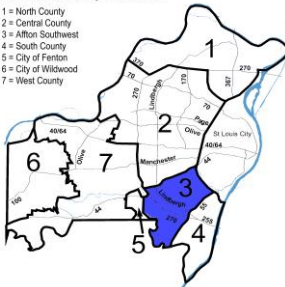

St. Louis County Precincts

3-Affton Precinct

Dec-14

Murder	0
Forcible Rape	1
Robbery	0
Aggravated Assault	7
Burglary	13
Larceny - Theft	67
Motor Vehicle Theft	7
Arson	1
Total	96