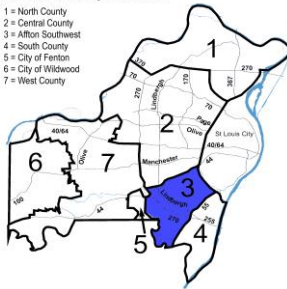

St. Louis County Precincts

3-Affton Precinct

Nov-14

Murder	0
Forcible Rape	1
Robbery	2
Aggravated Assault	3
Burglary	14
Larceny - Theft	56
Motor Vehicle Theft	5
Arson	0
Total	81