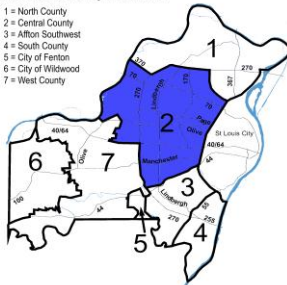

St. Louis County Precincts

2-Central County Precinct

Nov-14

Murder	0
Forcible Rape	3
Robbery	5
Aggravated Assault	10
Burglary	28
Larceny - Theft	41
Motor Vehicle Theft	0
Arson	0
Total	87