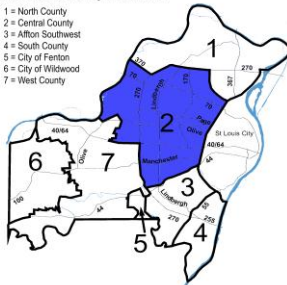

St. Louis County Precincts

2-Central County Precinct

Oct-14

Murder	0
Forcible Rape	0
Robbery	4
Aggravated Assault	6
Burglary	8
Larceny - Theft	36
Motor Vehicle Theft	9
Arson	0
Total	63