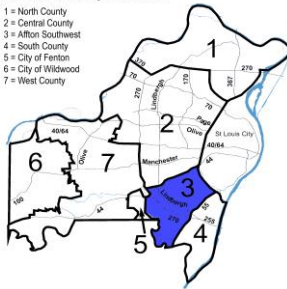

St. Louis County Precincts

3-Affton Precinct

Oct-14

Murder	0
Forcible Rape	0
Robbery	4
Aggravated Assault	7
Burglary	16
Larceny - Theft	59
Motor Vehicle Theft	7
Arson	0
Total	93