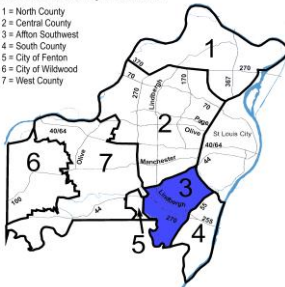

St. Louis County Precincts

3-Affton Precinct

Sep-14

Murder	0
Forcible Rape	1
Robbery	3
Aggravated Assault	10
Burglary	31
Larceny - Theft	62
Motor Vehicle Theft	12
Arson	0
Total	119