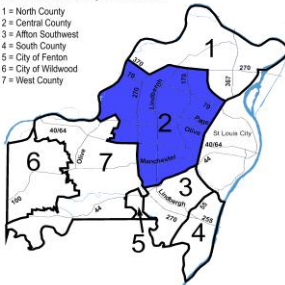

St. Louis County Precincts

2-Central County Precinct

Sep-14

Murder	0
Forcible Rape	2
Robbery	1
Aggravated Assault	14
Burglary	14
Larceny - Theft	40
Motor Vehicle Theft	5
Arson	0
Total	76