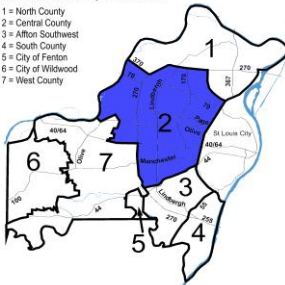

St. Louis County Precincts

2-Central County Precinct

May-14

Murder	0
Forcible Rape	2
Robbery	6
Aggravated Assault	17
Burglary	9
Larceny - Theft	36
Motor Vehicle Theft	1
Arson	1
Total	72