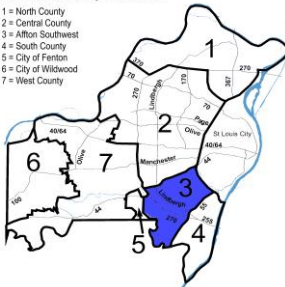

St. Louis County Precincts

3-Affton Precinct

May-14

Murder	0
Forcible Rape	1
Robbery	0
Aggravated Assault	7
Burglary	11
Larceny - Theft	68
Motor Vehicle Theft	4
Arson	0
Total	91