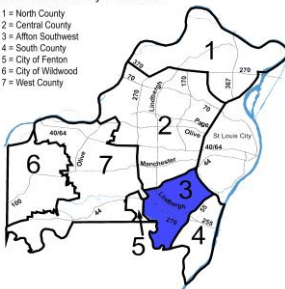

St. Louis County Precincts

3-Affton Precinct

May-14

Murder	0
Forcible Rape	1
Robbery	0
Aggravated Assault	7
Burglary	11
Larceny - Theft	68
Motor Vehicle Theft	4
Arson	0
Total	91