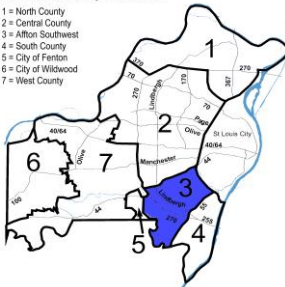

St. Louis County Precincts

3-Affton Precinct

Mar-14

Murder	0
Forcible Rape	1
Robbery	0
Aggravated Assault	1
Burglary	8
Larceny - Theft	66
Motor Vehicle Theft	2
Arson	1
Total	79