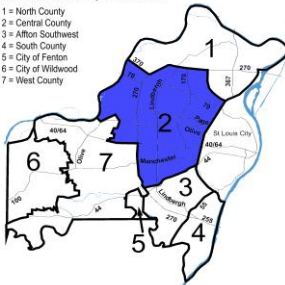

St. Louis County Precincts

2-Central County Precinct

Mar-14

Murder	0
Forcible Rape	1
Robbery	2
Aggravated Assault	8
Burglary	1
Larceny - Theft	29
Motor Vehicle Theft	3
Arson	0
Total	44