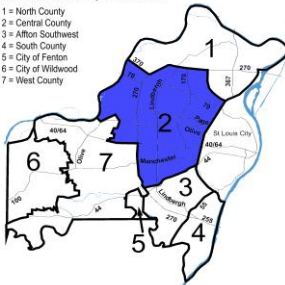

St. Louis County Precincts

2-Central County Precinct

Jan-14

Murder	0
Forcible Rape	0
Robbery	5
Aggravated Assault	10
Burglary	10
Larceny - Theft	24
Motor Vehicle Theft	7
Arson	0
Total	56