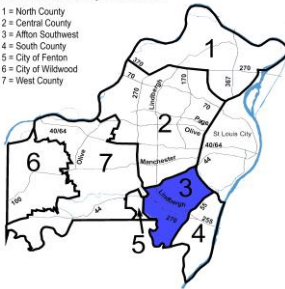

St. Louis County Precincts

3-Affton Precinct

Jan-14

Murder	0
Forcible Rape	2
Robbery	2
Aggravated Assault	4
Burglary	9
Larceny - Theft	63
Motor Vehicle Theft	1
Arson	0
Total	81