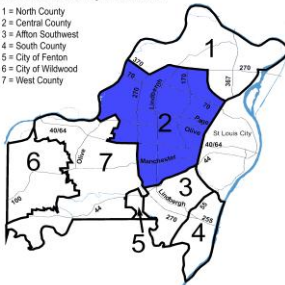

St. Louis County Precincts

2-Central County Precinct

Dec-13

Murder	0
Forcible Rape	1
Robbery	6
Aggravated Assault	3
Burglary	23
Larceny - Theft	28
Motor Vehicle Theft	3
Arson	0
Total	64