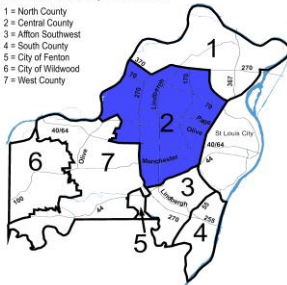

St. Louis County Precincts

2-Central County Precinct

Dec-13

Murder	0
Forcible Rape	1
Robbery	6
Aggravated Assault	3
Burglary	23
Larceny - Theft	28
Motor Vehicle Theft	3
Arson	0
Total	64