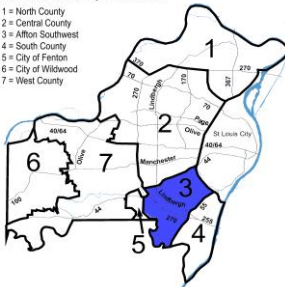

St. Louis County Precincts

3-Affton Precinct

Dec-13

Murder	0
Forcible Rape	0
Robbery	3
Aggravated Assault	3
Burglary	24
Larceny - Theft	52
Motor Vehicle Theft	7
Arson	0
Total	89