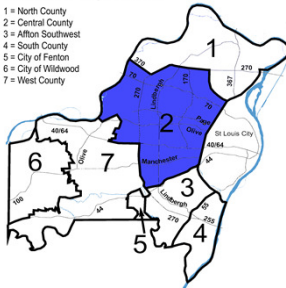

St. Louis County Precincts

2-Central County Precinct

Nov-13

Murder	0
Forcible Rape	1
Robbery	1
Aggravated Assault	6
Burglary	9
Larceny - Theft	34
Motor Vehicle Theft	4
Arson	0
Total	55