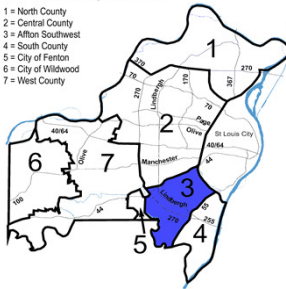

St. Louis County Precincts

3-Affton Precinct

Nov-13

Murder	0
Forcible Rape	1
Robbery	6
Aggravated Assault	4
Burglary	20
Larceny - Theft	53
Motor Vehicle Theft	8
Arson	0
Total	92