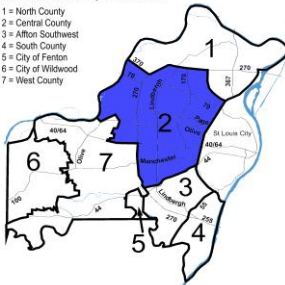

St. Louis County Precincts

2-Central County Precinct

Oct-13

Murder	0
Forcible Rape	2
Robbery	0
Aggravated Assault	5
Burglary	22
Larceny - Theft	45
Motor Vehicle Theft	2
Arson	0
Total	76