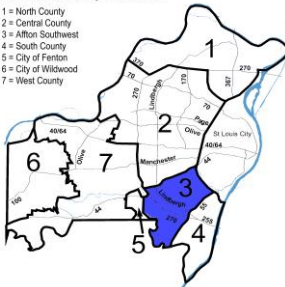

St. Louis County Precincts

3-Affton Precinct

Oct-13

Murder	0
Forcible Rape	2
Robbery	0
Aggravated Assault	11
Burglary	12
Larceny - Theft	63
Motor Vehicle Theft	6
Arson	0
Total	94