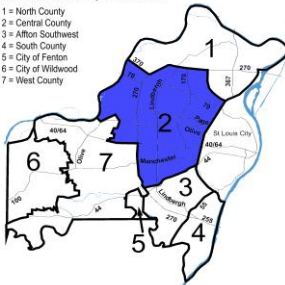

St. Louis County Precincts

2-Central County Precinct

Aug-13

Murder	0
Forcible Rape	1
Robbery	5
Aggravated Assault	6
Burglary	23
Larceny - Theft	40
Motor Vehicle Theft	3
Arson	0
Total	78