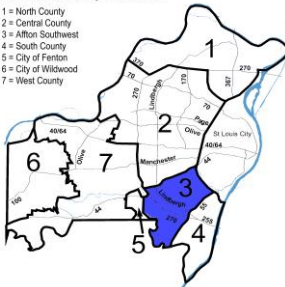

St. Louis County Precincts

3-Affton Precinct

Aug-13

Murder	0
Forcible Rape	1
Robbery	3
Aggravated Assault	11
Burglary	20
Larceny - Theft	107
Motor Vehicle Theft	6
Arson	0
Total	148