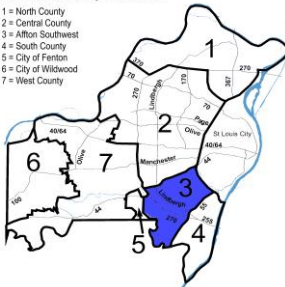

St. Louis County Precincts

3-Affton Precinct

Jul-13

Murder	0
Forcible Rape	0
Robbery	0
Aggravated Assault	4
Burglary	7
Larceny - Theft	94
Motor Vehicle Theft	9
Arson	0
Total	114