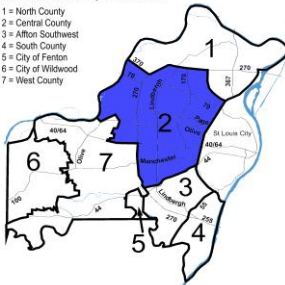

St. Louis County Precincts

2-Central County Precinct

Jul-13

Murder	0
Forcible Rape	1
Robbery	4
Aggravated Assault	7
Burglary	20
Larceny - Theft	39
Motor Vehicle Theft	6
Arson	0
Total	77