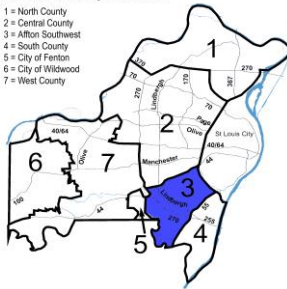

St. Louis County Precincts

3-Affton Precinct

Jun-13

Murder	0
Forcible Rape	3
Robbery	0
Aggravated Assault	0
Burglary	18
Larceny - Theft	59
Motor Vehicle Theft	5
Arson	0
Total	85