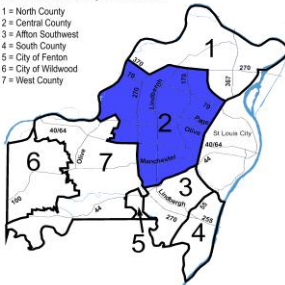

St. Louis County Precincts

2-Central County Precinct

Jun-13

Murder	0
Forcible Rape	2
Robbery	4
Aggravated Assault	6
Burglary	16
Larceny - Theft	30
Motor Vehicle Theft	4
Arson	1
Total	63