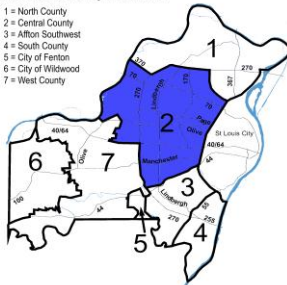

St. Louis County Precincts

2-Central County Precinct

Jun-13

Murder	0
Forcible Rape	2
Robbery	4
Aggravated Assault	6
Burglary	16
Larceny - Theft	30
Motor Vehicle Theft	4
Arson	1
Total	63