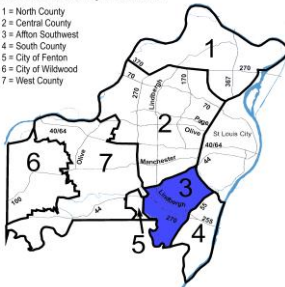

St. Louis County Precincts

3-Affton Precinct

Jun-13

Murder	0
Forcible Rape	3
Robbery	0
Aggravated Assault	0
Burglary	18
Larceny - Theft	59
Motor Vehicle Theft	5
Arson	0
Total	85