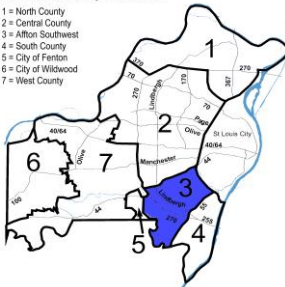

St. Louis County Precincts

3-Affton Precinct

May-13

Murder	0
Forcible Rape	1
Robbery	4
Aggravated Assault	6
Burglary	14
Larceny - Theft	70
Motor Vehicle Theft	4
Arson	1
Total	100