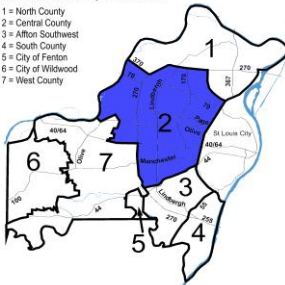

St. Louis County Precincts

2-Central County Precinct

May-13

Murder	0
Forcible Rape	3
Robbery	3
Aggravated Assault	7
Burglary	14
Larceny - Theft	45
Motor Vehicle Theft	4
Arson	0
Total	76