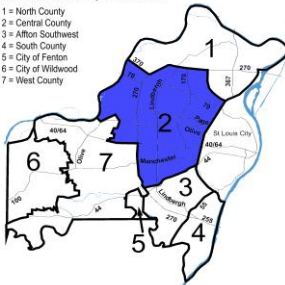

St. Louis County Precincts

2-Central County Precinct

Apr-13

Murder	0
Forcible Rape	2
Robbery	2
Aggravated Assault	2
Burglary	12
Larceny - Theft	35
Motor Vehicle Theft	5
Arson	0
Total	58