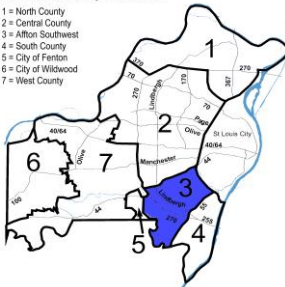

St. Louis County Precincts

3-Affton Precinct

Apr-13

Murder	0
Forcible Rape	0
Robbery	0
Aggravated Assault	5
Burglary	9
Larceny - Theft	57
Motor Vehicle Theft	11
Arson	0
Total	82