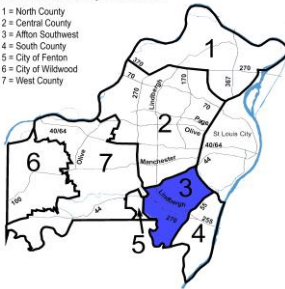

St. Louis County Precincts

3-Affton Precinct

Mar-13

Murder	0
Forcible Rape	1
Robbery	1
Aggravated Assault	9
Burglary	13
Larceny - Theft	61
Motor Vehicle Theft	5
Arson	2
Total	92