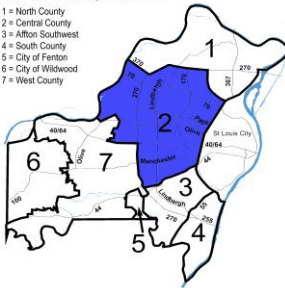

St. Louis County Precincts

2-Central County Precinct

Mar-13

Murder	0
Forcible Rape	4
Robbery	2
Aggravated Assault	3
Burglary	10
Larceny - Theft	40
Motor Vehicle Theft	3
Arson	0
Total	62