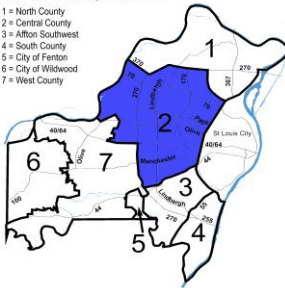

St. Louis County Precincts

2-Central County Precinct

Feb-13

Murder	0
Forcible Rape	0
Robbery	1
Aggravated Assault	6
Burglary	22
Larceny - Theft	25
Motor Vehicle Theft	3
Arson	0
Total	57