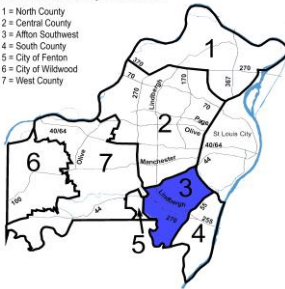

St. Louis County Precincts

3-Affton Precinct

Feb-13

Murder	0
Forcible Rape	0
Robbery	1
Aggravated Assault	7
Burglary	11
Larceny - Theft	57
Motor Vehicle Theft	4
Arson	3
Total	83