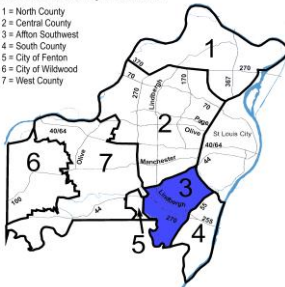

St. Louis County Precincts

3-Affton Precinct

Jan-13

Murder	0
Forcible Rape	1
Robbery	1
Aggravated Assault	3
Burglary	7
Larceny - Theft	51
Motor Vehicle Theft	6
Arson	0
Total	69