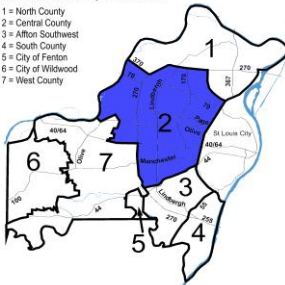

St. Louis County Precincts

2-Central County Precinct

Jan-13

Murder	0
Forcible Rape	3
Robbery	5
Aggravated Assault	18
Burglary	9
Larceny - Theft	36
Motor Vehicle Theft	6
Arson	0
Total	77