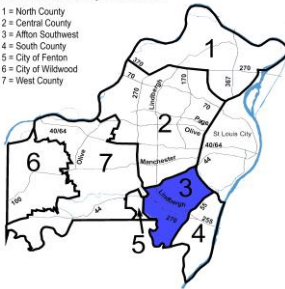

St. Louis County Precincts

3-Affton Precinct

Jan-13

Murder	0
Forcible Rape	1
Robbery	1
Aggravated Assault	3
Burglary	7
Larceny - Theft	51
Motor Vehicle Theft	6
Arson	0
Total	69