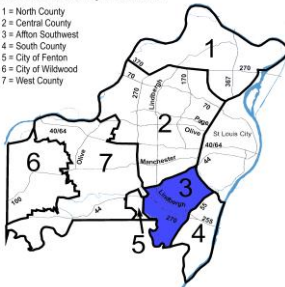

St. Louis County Precincts

3-Affton Precinct

Dec-12

Murder	1
Forcible Rape	1
Robbery	5
Aggravated Assault	3
Burglary	21
Larceny - Theft	77
Motor Vehicle Theft	7
Arson	0
Total	115