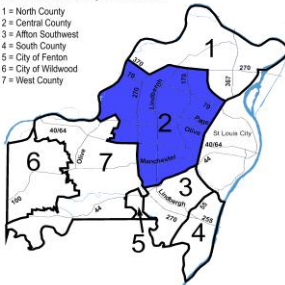

St. Louis County Precincts

2-Central County Precinct

Dec-12

Murder	0
Forcible Rape	0
Robbery	3
Aggravated Assault	6
Burglary	27
Larceny - Theft	30
Motor Vehicle Theft	14
Arson	1
Total	81