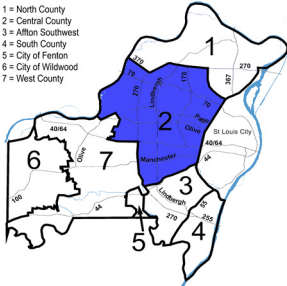

St. Louis County Precincts

2-Central County Precinct

Nov-12

Murder	0
Forcible Rape	1
Robbery	4
Aggravated Assault	8
Burglary	23
Larceny - Theft	33
Motor Vehicle Theft	8
Arson	0
Total	77