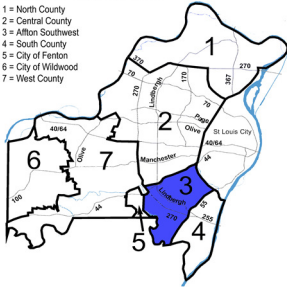

St. Louis County Precincts

3-Affton Precinct

Nov-12

Murder	0
Forcible Rape	0
Robbery	0
Aggravated Assault	4
Burglary	9
Larceny - Theft	69
Motor Vehicle Theft	10
Arson	1
Total	93