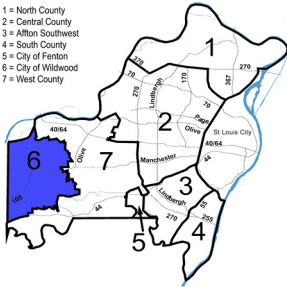

St. Louis County Precincts

6-City of Wildwood Precinct

Nov-12

Murder	0
Forcible Rape	0
Robbery	0
Aggravated Assault	2
Burglary	3
Larceny - Theft	6
Motor Vehicle Theft	1
Arson	1
Total	13