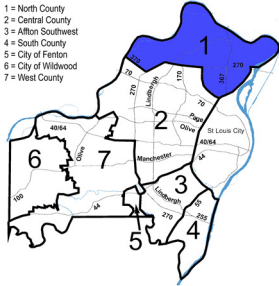

Unincorporated St. Louis County and Contracted Areas Part I Crimes

St. Louis County Precincts

1-North County Precinct

Nov-12

Murder	1
Forcible Rape	1
Robbery	12
Aggravated Assault	21
Burglary	97
Larceny - Theft	132
Motor Vehicle Theft	34
Arson	2
Total	300