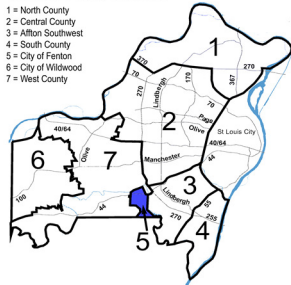

St. Louis County Precincts

5-City of Fenton Precinct

August-12

Murder	0
Forcible Rape	0
Robbery	1
Aggravated Assault	0
Burglary	2
Larceny - Theft	38
Motor Vehicle Theft	0
Arson	0
Total	41