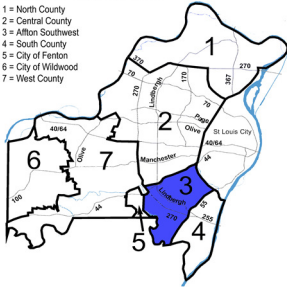

St. Louis County Precincts

3-Affton Precinct

August-12

Murder	0
Forcible Rape	0
Robbery	3
Aggravated Assault	3
Burglary	16
Larceny - Theft	78
Motor Vehicle Theft	9
Arson	0
Total	109