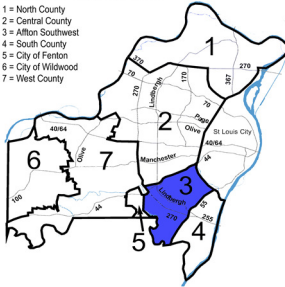

St. Louis County Precincts

3-Affton Precinct

June-12

Murder	0
Forcible Rape	0
Robbery	1
Aggravated Assault	5
Burglary	17
Larceny - Theft	66
Motor Vehicle Theft	4
Arson	0
Total	93