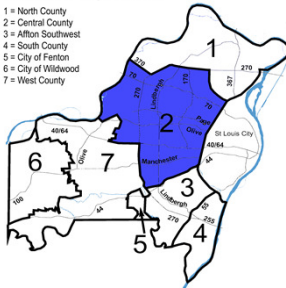

St. Louis County Precincts

2-Central County Precinct

February-12

Murder	0
Forcible Rape	1
Robbery	6
Aggravated Assault	2
Burglary	5
Larceny - Theft	28
Motor Vehicle Theft	4
Arson	1
Total	47