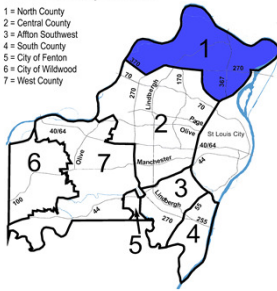

Unincorporated St. Louis County and Contracted Areas Part I Crimes

St. Louis County Precincts

1-North County Precinct

February-12

Murder	0
Forcible Rape	3
Robbery	8
Aggravated Assault	36
Burglary	58
Larceny - Theft	101
Motor Vehicle Theft	19
Arson	0
Total	225