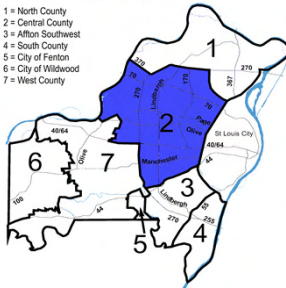

St. Louis County Precincts

2-Central County Precinct

November-11

Murder	0
Forcible Rape	1
Robbery	6
Aggravated Assault	6
Burglary	21
Larceny - Theft	44
Motor Vehicle Theft	4
Arson	0
Total	82