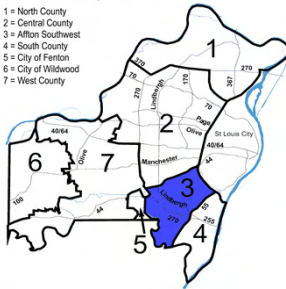

St. Louis County Precincts

3-Affton Precinct

November-11

Murder	1
Forcible Rape	0
Robbery	4
Aggravated Assault	8
Burglary	33
Larceny - Theft	75
Motor Vehicle Theft	8
Arson	1
Total	130