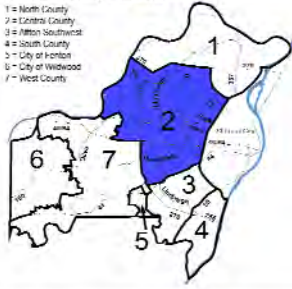

### 1-North County Precinct

February-11

St. Louis County Precincts

Murder	0
Forcible Rape	2
Robbery	12
Aggravated Assault	19
Burglary	77
Larceny - Theft	79
Motor Vehicle Theft	16
Arson	2
<b>Total</b>	<b>207</b>

### 2-Central County Precinct

February-11

St. Louis County Precincts

Murder	0
Forcible Rape	2
Robbery	4
Aggravated Assault	14
Burglary	14
Larceny - Theft	38
Motor Vehicle Theft	3
Arson	0
<b>Total</b>	<b>75</b>

### 3-Affton Precinct

February-11

St. Louis County Precincts

Murder	1
Forcible Rape	3
Robbery	2
Aggravated Assault	4
Burglary	13
Larceny - Theft	62
Motor Vehicle Theft	2
Arson	0
<b>Total</b>	<b>87</b>