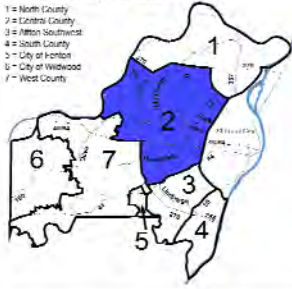

## Unincorporated St. Louis County and Contracted Areas Part I Crimes

St. Louis County Precincts

### All Precincts

July 2010

Murder	1
Forcible Rape	7
Robbery	21
Aggravated Assault	73
Burglary	211
Larceny - Theft	572
Motor Vehicle Theft	76
Arson	8
<b>Total</b>	<b>969</b>

St. Louis County Precincts

### 1-North County Precinct

July 2010

Murder	1
Forcible Rape	2
Robbery	13
Aggravated Assault	36
Burglary	110
Larceny - Theft	166
Motor Vehicle Theft	28
Arson	2
<b>Total</b>	<b>358</b>

St. Louis County Precincts